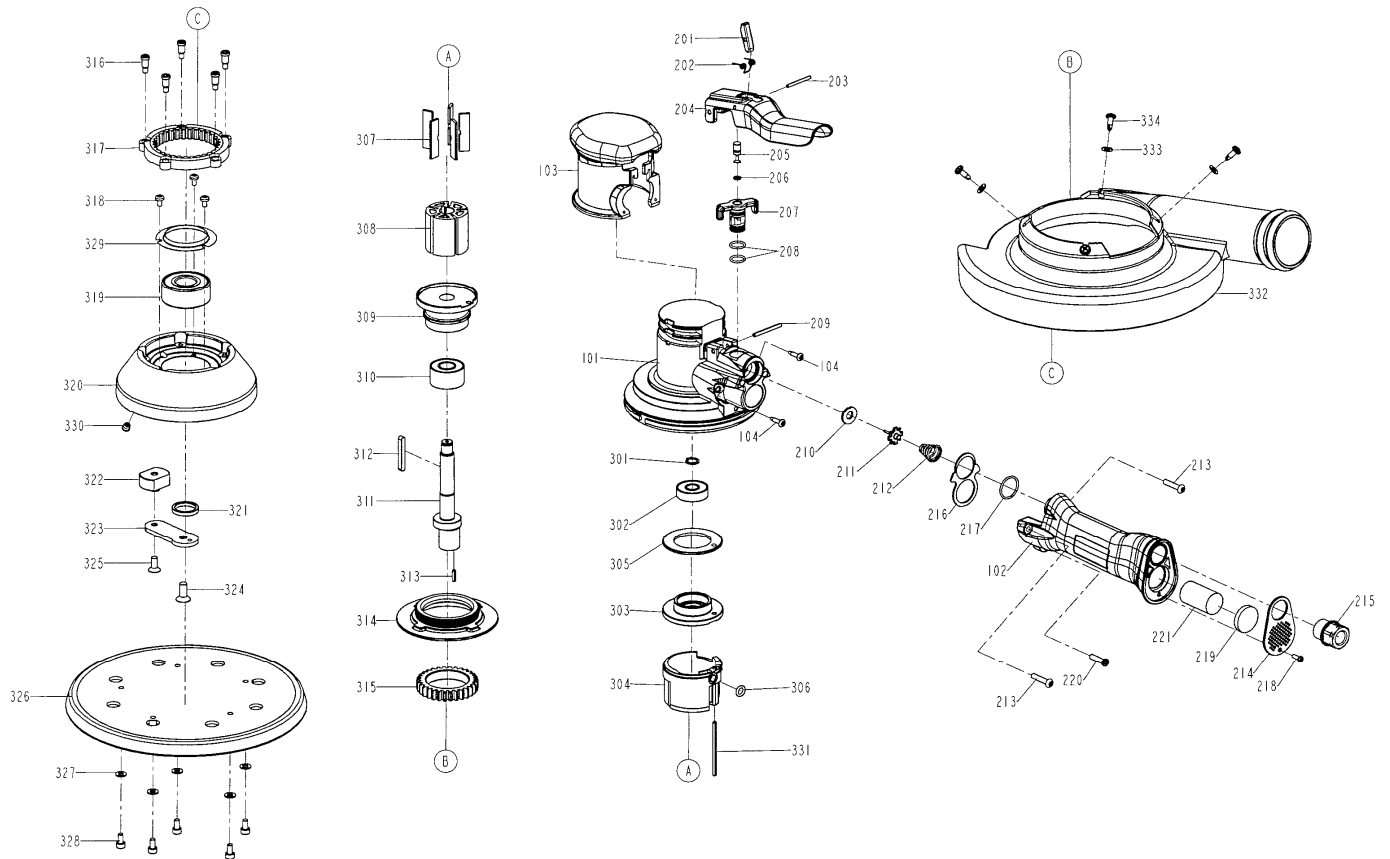

BASSO

8" Geared (External Vac) Dust-Free Sander

PC: BOS258GRC-D1

Item	Parts No.	Description
101	1220102209031	Housing
102	1226402247031	Handle
103	1234M02247011	Housing Protector
104	2040107010800	Tap Bolt
201	1239302247011	Safety
202	1230J02200011	Safety Spring
203	2040400041400	Spring Pin
204	1231002247041	Trigger
205	1230502200011	Valve Stem
206	2152129	O - Ring
207	1220502247011	Regulator Unit
208	2041102010700	O - Ring
209	3304300000	Spring Pin
210	1230600147011	Seal
211	1230700147012	Tip Valve
212	1230802200011	Spring
213	2040102021000	Half Round Hd.hex.bolt
214	1234602247011	Deflector
215	1230900147051	Air Inlet
216	1230S02247011	Exhaust Washer

Item	Parts No.	Description
217	2152086	O - Ring
218	254100122	Tap Bolt
219	1235102200011	Muffler
220	254101322	Tap Bolt
221	1235102200041	Muffler
301	225101	Snap Ring
302	2041200000930	Bearing
303	1231602200011	Rear Bearing Plate
304	1231502200011	Cylinder
305	1231100147021	Front Ring
306	2152058	O - Ring
307	1231402239011	Blade
308	1231302239011	Rotor
309	1231202200011	Front End Plate
310	2041201000110	Bearing
311	1232202200011	Moter Shaft Balancer
312	2040700040100	Rotor Key
313	246322	Spring Pin
314	1234102200021	Packing
315	1234G02200011	Pinion Gear

Item	Parts No.	Description
316	1232U02247011	Bolt
317	1226902247011	Gear
318	2040105110104	Round Cross Screw
319	2041201000200	Bearing
320	1234H02213011	Mount Plate
321	1234002247011	Washer
322	1234J02247021	Balancer
323	1234N02247011	Balance Arm
324	2040103040401	Counter Sunk Screw
325	20710512C12	Counter Sunk Screw
326	1224702200081	"8""Pad 8 Holes Hook"
327	2040201020900	Flat Washer
328	20110410C12	Hex.soc.hd.bolt
329	1230S02200011	Dust Washer
330	2042400000500	Grease Fitting
331	246462	Spring Pin
332	1234K02247021	Shroud
333	2040201020500	Flat Washer
334	2040107021400	Tap Bolt